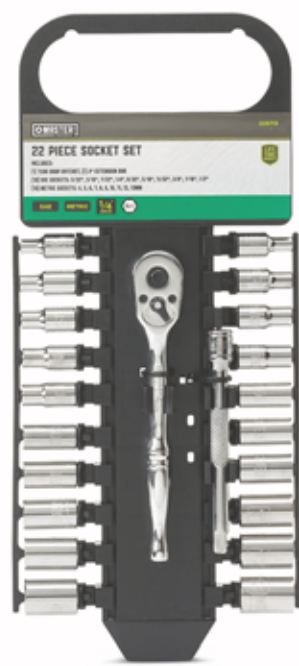

**59.99**

**Dremel® 120V Variable Speed Rotary Tool Kit**  
5,000 to 35,000 RPM. Includes various cutters, guides, sanding drums, polishing wheels, grinding wheels case and more. R 134 842 2

**39.99**

**Master Mechanic® 85 pc. Mechanics Tool Set**  
Includes standard and metric 1/4 in. and 3/8 in. drive sizes. R 228 710 4

**12.99**

**Master Mechanic® 22 pc. 1/4 in. Socket Set**  
Includes 1/4 in. tear drop ratchet, extension bar and 6 pt. sockets. R 228 715 B6

**49.99**

**Master Mechanic® 20V, 3/8 in. Lithium-Ion Compact Cordless Drill Kit**  
Includes 1.5Ah battery with charge indicator and charger. R 211 892 5

## BLACK FRIDAY SALE

**19.99**

**Feit® 4 ft., 30W LED Utility Light Fixture**  
3,000 lumen. 4,000K. 50,000 hour life. Easily installs by hanging or surface mount. Requires no bulb replacement. Includes suspension line and mounting screws. 5-ft. plug-in cord, linkable up to 4 units. E 209 591 6