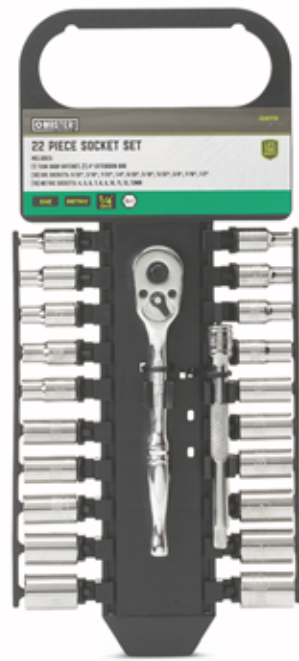

Milwaukee® M12 Compact Screw Gun
0 to 500 RPM, 1/4 in. hex chuck. Includes two 1.5Ah lithium-ion battery packs, charger and soft case. R 850 006 1

59.99

Dremel® 120V Variable Speed Rotary Tool Kit
5,000 to 35,000 RPM. Includes various cutters, guides, sanding drums, polishing wheels, grinding wheels case and more. R 134 842 2

39.99

Master Mechanic® 85 pc. Mechanics Tool Set
Includes standard and metric 1/4 in. and 3/8 in. drive sizes. R 228 710 4

12.99

Master Mechanic® 22 pc. 1/4 in. Socket Set
Includes 1/4 in. tear drop ratchet, extension bar and 6 pt. sockets. R 228 715 B6

BLACK FRIDAY SALE

19.99

Feit® 4 ft., 30W LED Utility Light Fixture
3,000 lumen. 4,000K. 50,000 hour life. Easily installs by hanging or surface mount. Requires no bulb replacement. Includes suspension line and mounting screws. 5-ft. plug-in cord, linkable up to 4 units. E 209 591 6