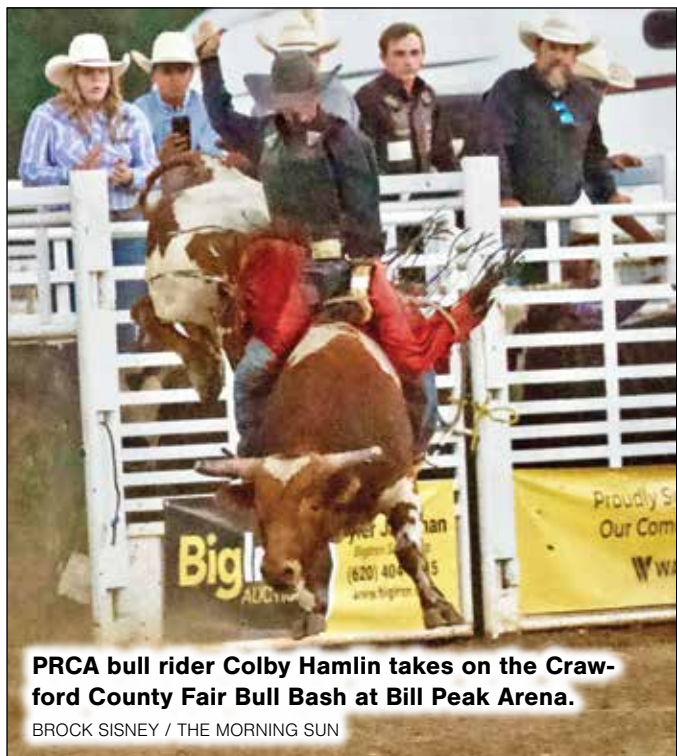

Serving the 4 state area for almost 70 years!

Car bashing, bull riding at Bill Peak Arena

Demo derby, rodeo return to 108th CC Fair

United Rodeo Association bareback rider Maverick Griffin scored 76 points on the first night of competition in the Crawford County Fair Rodeo. He finished second behind Hepler resident Karson Harris, who scored 79.
BROCK SISNEY / THE MORNING SUN

Pittsburg demolition derby driver Cody Hobbs rams another car in the Crawford County Fair Demolition Derby at Bill Peak Arena. BROCK SISNEY / THE MORNING SUN

PRCA bull rider Colby Hamlin takes on the Crawford County Fair Bull Bash at Bill Peak Arena.
BROCK SISNEY / THE MORNING SUN