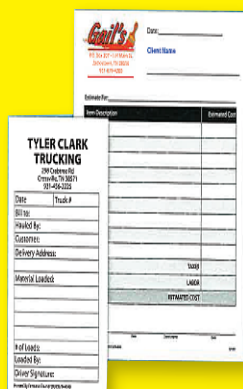

HOMETOWN NEWS. HOMETOWN PRINTING.

ENVELOPES

SIZES: #11 • #10 • #9
9X12 • 10X13

FULL COLOR OR
BLACK AND WHITE

POSTCARDS/ INVITATIONS

SIZES: 5.5X8.5 • 4.25X5.5
FULL COLOR OR
BLACK AND WHITE

BUSINESS/ CANDIDATE CARDS

SIZE: 3.5X2
FULL COLOR OR
BLACK AND WHITE

MULTI-PART FORMS

SIZES: 8.5X11 • 5.5X8.5
5.5X4.25

FULL COLOR OR
BLACK AND WHITE

FLYERS/ BROCHURES

SIZE: 8.5X11
FULL COLOR OR
BLACK AND WHITE

LETTERHEAD

SIZE: 8.5X11
FULL COLOR OR
BLACK AND WHITE