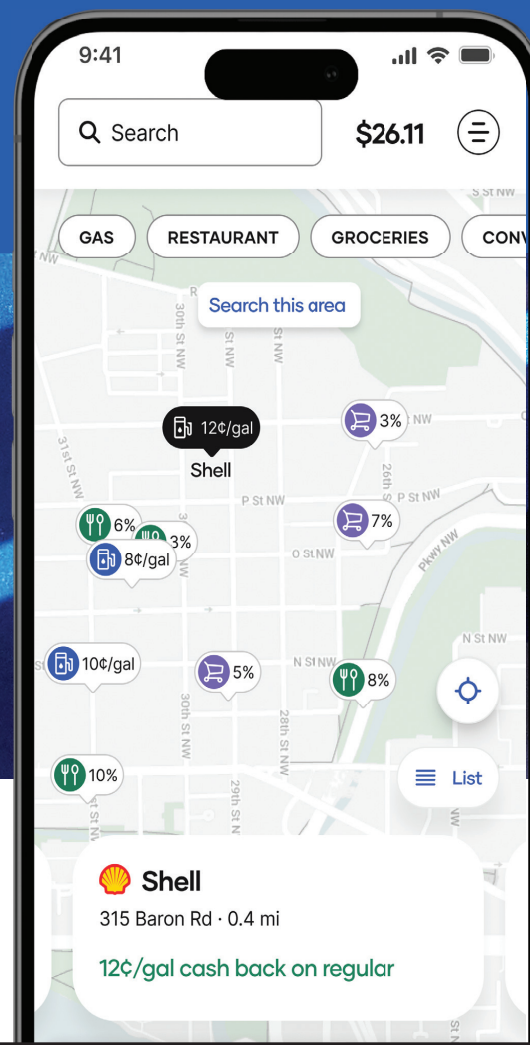

Get an extra **25¢/gal cash back**

The free Upside app earns you real cash back with your current credit or debit card.